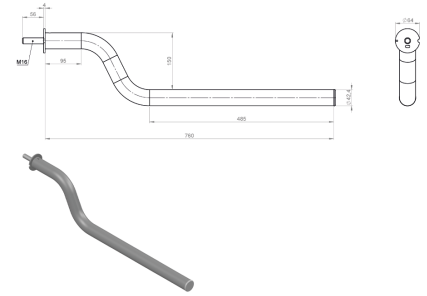

Tube brackets

# Bracket tube 760/150 Hdg includes end cap and M16 bolt

Product code: 104434

**Weight:** 2 kg