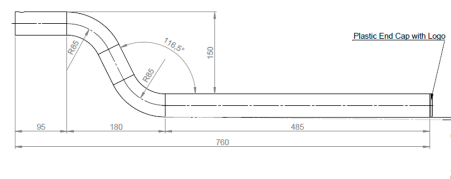

# Bracket tube 760/150 HDG Incl. end cap

Product code: 103702 Old product code: 5039216-1

**Weight:** 2 kg