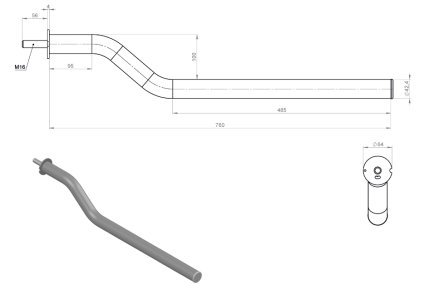

Tube brackets

# Bracket tube 760/100 Hdg includes end cap and M16 bolt

Product code: 104433

**Weight:** 2 kg