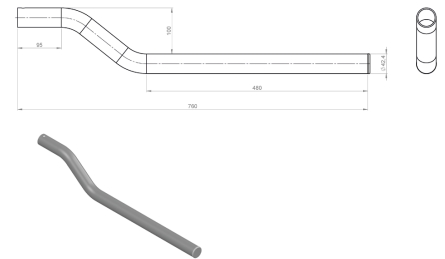

Tube brackets

Bracket tube 760/100 HDG

Includes. End cap

Product code: 103703 Old product code: 5039216-100

Weight: 2 kg

Additional images