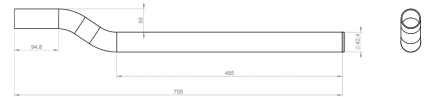

Tube brackets

Bracket tube 705/50 SS

Product code: 103701 Old product code: 5039215

Weight: 1 kg

Additional images