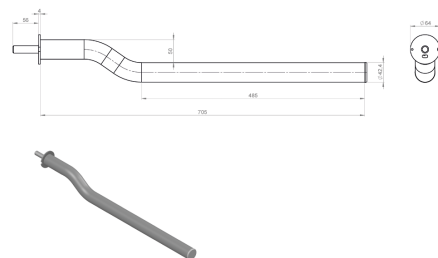

Tube brackets

# Bracket tube 705/50 Hdg includes end cap and M16 bolt

Product code: 104435

**Weight:** 2 kg