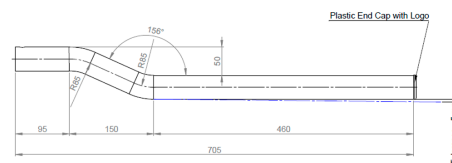

Tube brackets

Bracket tube 705/50 HDG

Includes. End cap

Product code: 103700 Old product code: 5039214-1

Weight: 2 kg