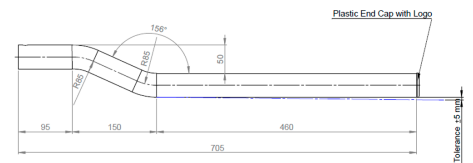

Tube brackets

Bracket tube 705/50 HDG

Includes. End cap

Product code: 103700 Old product code: 5039214-1

Weight: 2 kg