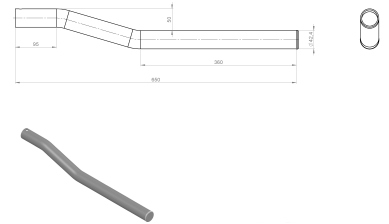

Tube brackets

Bracket tube 650/50 HDG

Product code: 103699 Old product code: 5039213

Weight: 1.7 kg

Additional images