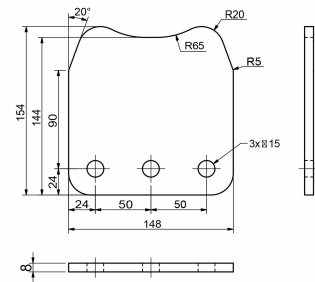

# Bracket plate, Scania

Product code: 17517158

**Weight:** 1.31 kg