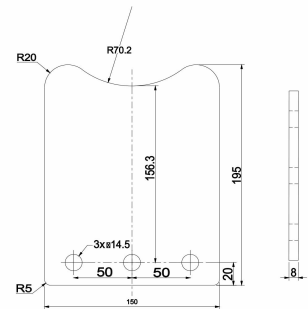

# Bracket plate

Product code: 17517044