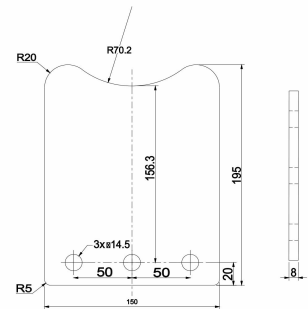

Frame brackets

Bracket plate

Product code: 17517044