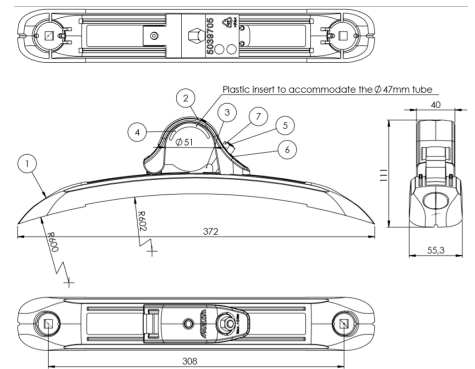

Other brackets & accessories

Bracket MR51

Product code: 100426 Old product code: 5039705

Description

The MR adjustable plastic bracket is made of strong high-quality technical plastic (PA6), highly durable in all road conditions.

- Range of adjustment 150 mm
- Distance between mounting holes 308 mm
- Latest innovation and modern, aerodynamical design
- Easy to adjust
- Stable and firm
- Easy to slide on stays
- Easy to open, new innovation of hinge
- On request available with inox screws
- Doesn't rust and resistant against chemicals

Weight: 0.2 kg

Additional images