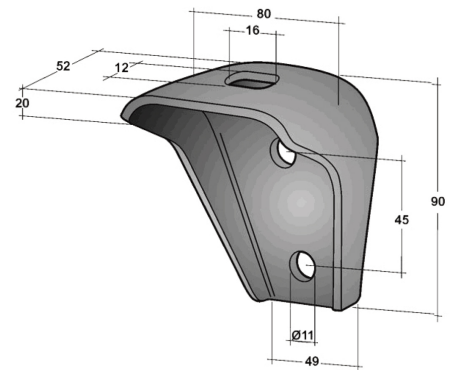

Frame brackets

# Bracket

Product code: 17517097

**Weight:** 0.33 kg