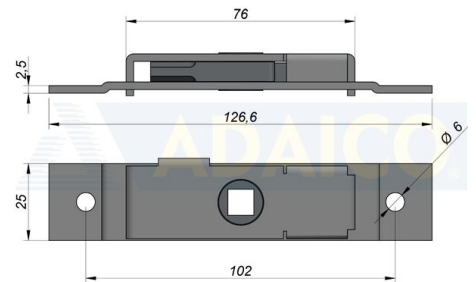

# Box latch 126x25x13, SS

Product code: 161203062