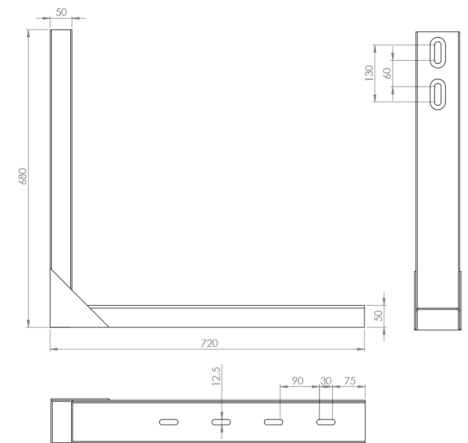

## Brackets

**Box bracket, primed, 1 pcs**

Product code: 103935 Old product code: 70191

**Weight: 7.77 kg**

**Additional images**