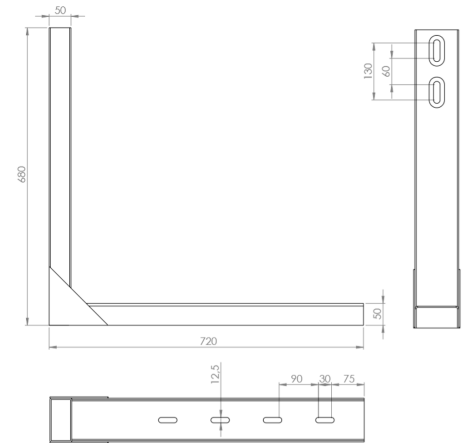

Brackets

Box bracket, primed, 1 pcs

Product code: 103935 Old product code: 70191

Weight: 7.77 kg

Additional images