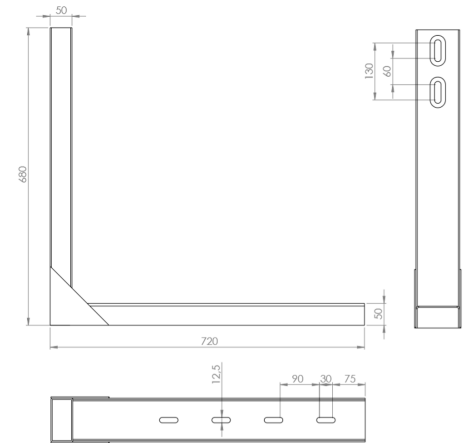

## Brackets

**Box bracket, HDG, 1 pcs**

Product code: 103936 Old product code: 70192

**Weight: 8 kg**

**Additional images**