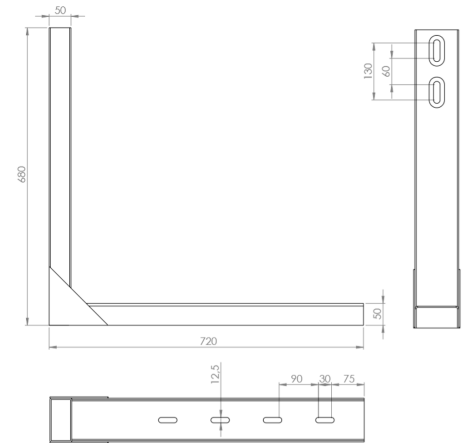

# Box bracket, HDG, 1 pcs

Product code: 103936 Old product code: 70192

**Weight: 8 kg**

**Additional images**