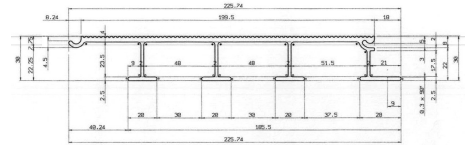

Floor profiles

# Bottom profile

Product code: 17352012