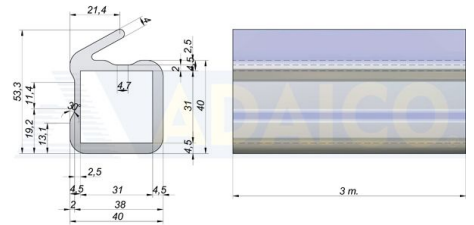

Curtainer parts

BAR PROFILE P/TENSOR LONA 3M.X53X40 ALUMINIUM P/ ELEV

Product code: 161402505

Additional images