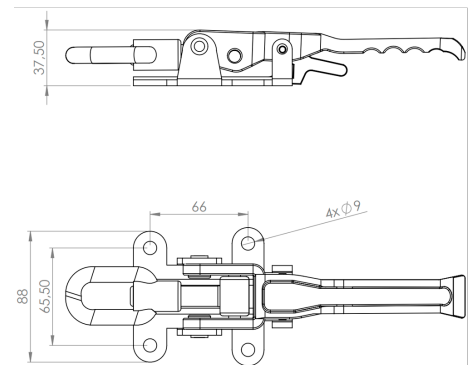

Locks

Adjustable Toggle latch ZN

Product code: 103910 Old product code: 70162

**Description****Material:** Steel**Aftertreatment:** Zinc plated**Weight:** 0.89 kg