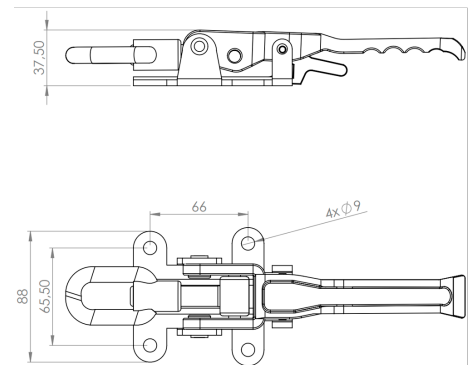

Locks

Adjustable Toggle latch ZN

Product code: 103910 Old product code: 70162

Description

Material: Steel**Aftertreatment:** Zinc plated**Weight:** 0.89 kg