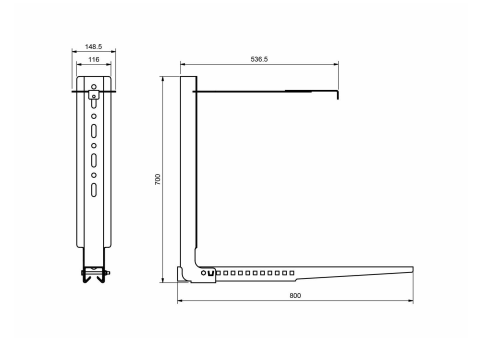

Brackets

Adjust. bottom bracket for box E-Coated, 700/800mm

Product code: 17580054

Additional images