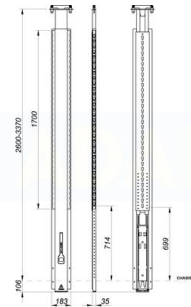

Adaico pillars

ADAICO FIX PILLAR DOUBLE DECK2495 (85) CTF-30 NMCCSRR

Product code: 160505804

Additional images