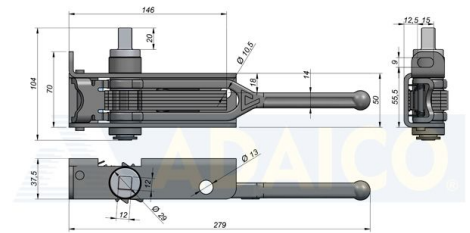

Tensioner and tensioner parts

ADA-SAFETENSIONER LEFT SQUARERIVE

Product code: 161001186

Additional images