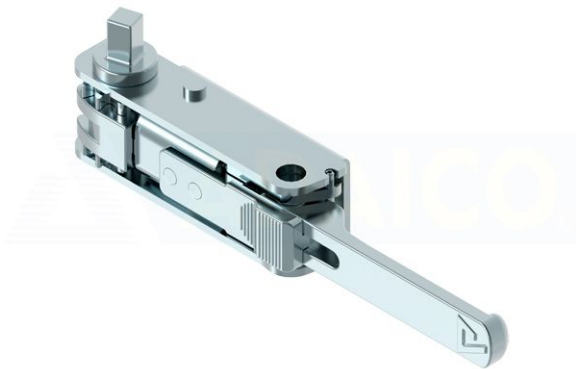

Tensioner and tensioner parts

# ADA-HANDY LEFT SQUARE RIVE

Product code: 161001196

**Additional images**