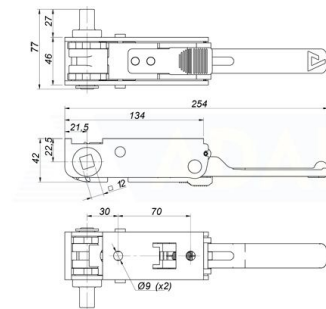

Tensioner and tensioner parts

# ADA-HANDY LEFT SQUARE RIVE

Product code: 161001196

**Additional images**