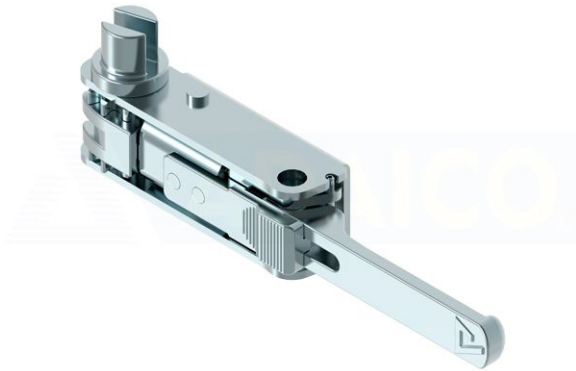

Tensioner and tensioner parts

ADA-HANDY LEFT SLOTTED DRIVE

Product code: 161001192

Additional images