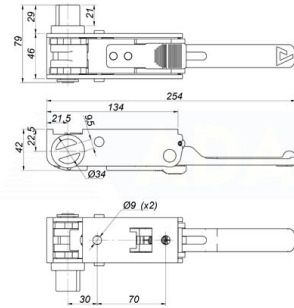

Tensioner and tensioner parts

ADA-HANDY LEFT SLOTTED DRIVE

Product code: 161001192

Additional images